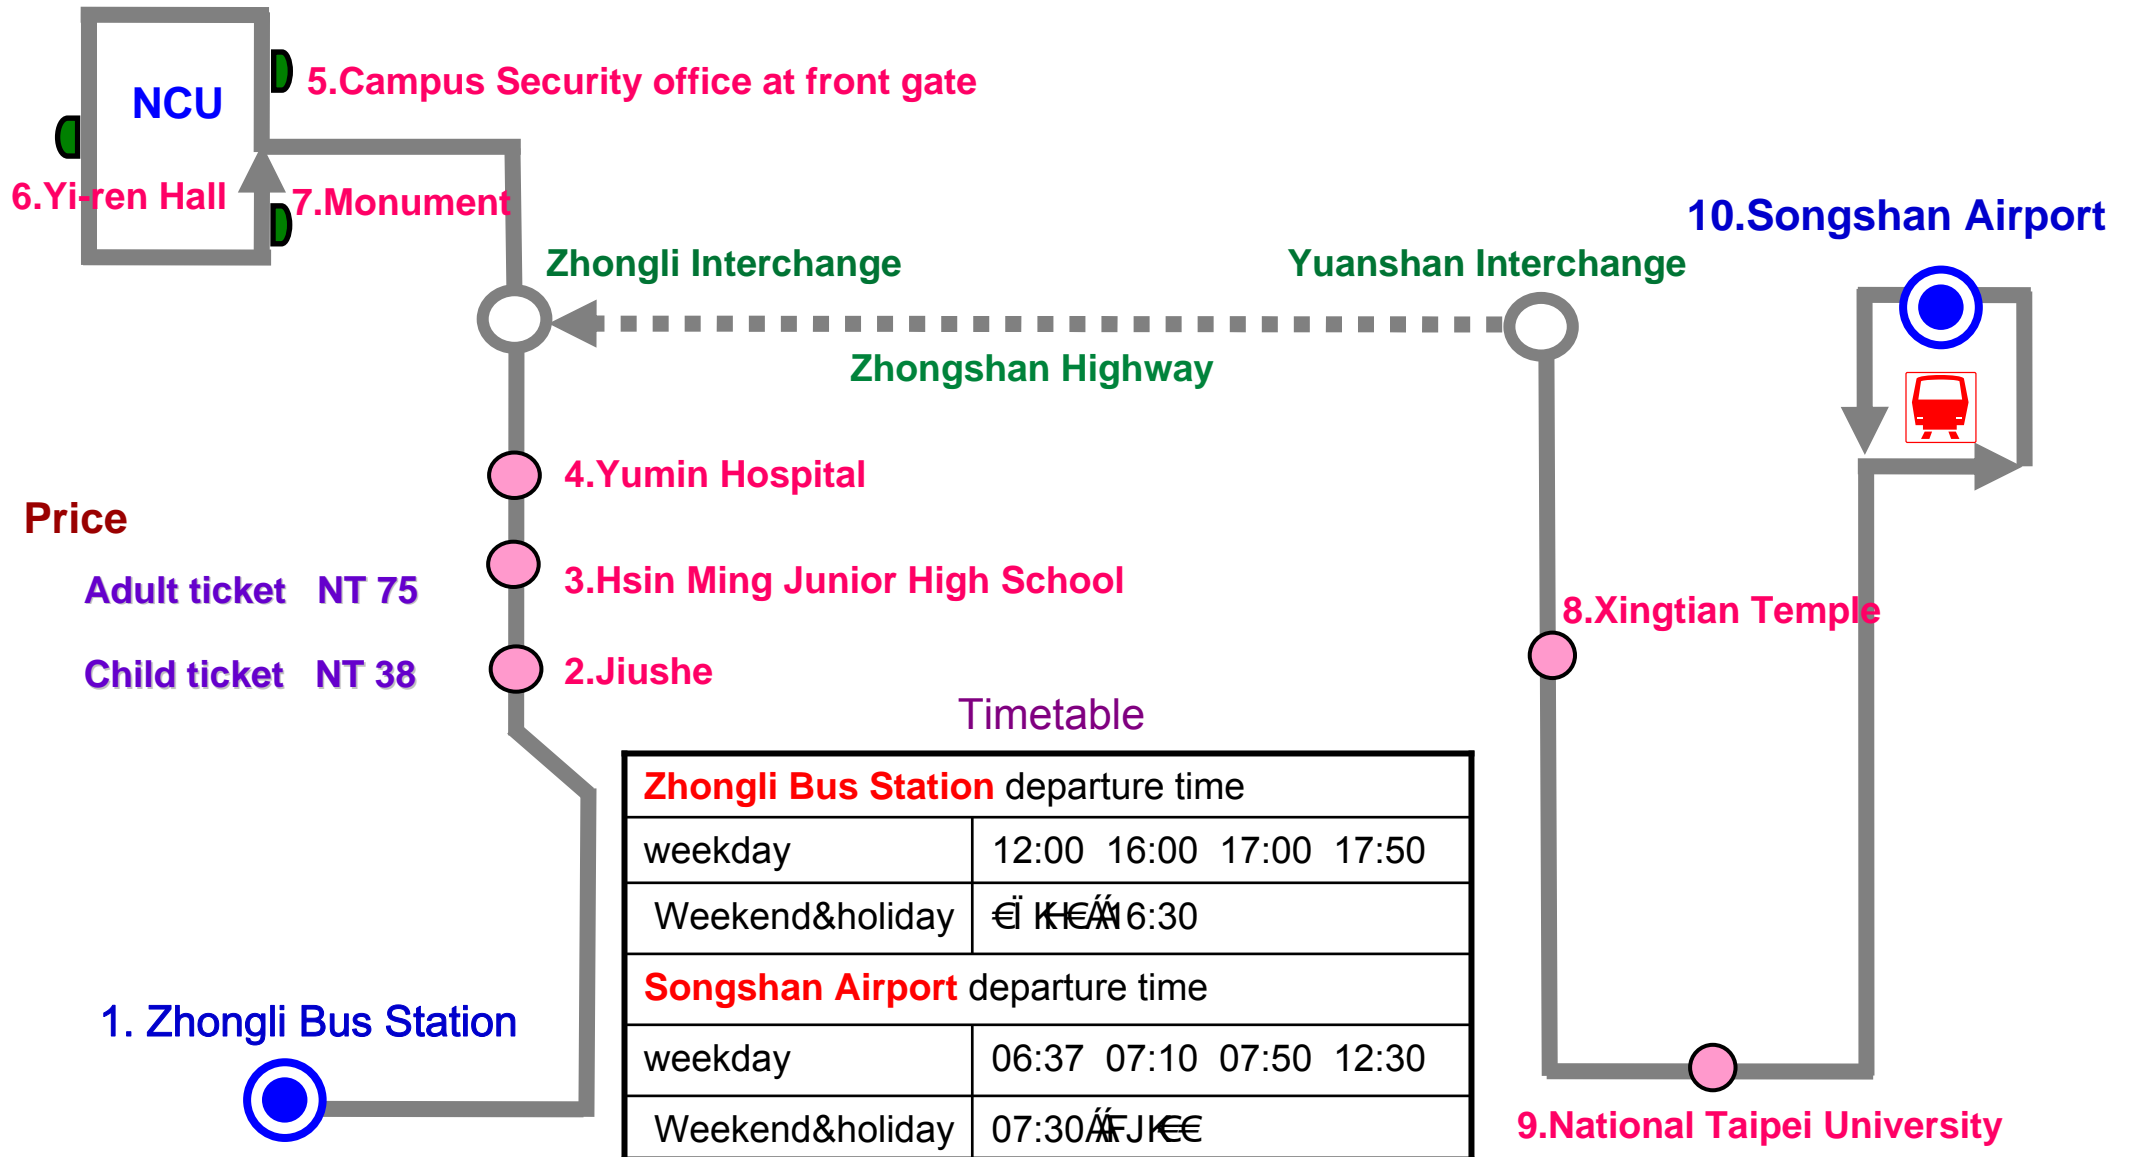

# 9025 Zhongli-Zhongshan Highway-Songshan Airport

## 9025 Zhongli-Zhongshan Highway-Songshan Airport

<b>From Taipei to Zhongli (Weekday)</b>				
Bus Co.	Songshan Airport	Xingtian Temple	NCU	Zhongli Bus Station
Taipei Bus	0637	0647	0750	0810
Taoyuan Bus	0710	0720	0820	0840
Taoyuan Bus	0750	0800	0900	0920
Taipei Bus	1230	1240	1340	1400
<b>From Zhongli to Taipei (Weekday)</b>				
Bus Co.	Zhongli Bus Station	NCU	Xingtian Temple	Songshan Airport
Taoyuan Bus	1200	1220	1320	1330
Taoyuan Bus	1600	1620	1720	1730
Taipei Bus	1700	1720	1820	1830
Taoyuan Bus	1750	1810	1910	1920
<b>From Taipei to Zhongli (Weekend &amp; Holiday)</b>				
Bus Co.	Songshan Airport	Xingtian Temple	NCU	Zhongli Bus Station
Taoyuan Bus	0730	0740	0840	0900
Taipei Bus	1900	1910	2010	2030
<b>From Zhongli to Taipei (Weekend &amp; Holiday)</b>				
Bus Co.	Zhongli Bus Station	NCU	Xingtian Temple	Songshan Airport
Taipei Bus	0730	0750	0850	0900
Taoyuan Bus	1630	1650	1750	1800